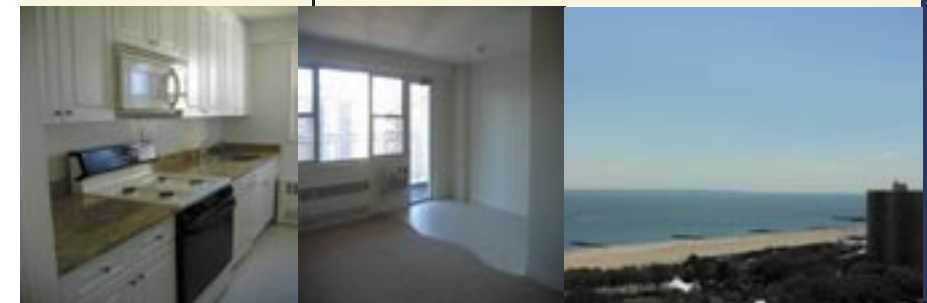

Trump Village

Luxury Living for Rent!

JUST A FEW OF THE REASONS WHY YOU'LL LOVE LIVING AT TRUMP VILLAGE I & II

Luxury Living for Rent!

APARTMENT FEATURES:

- Spacious Studio, 1, 2 & 3 Bedroom Apartment Homes
- Designer Kitchens
- Updated Appliances
- Select units with Terraces
- Incredible views
- Modern Bathrooms with Ceramic Tile
- Great Natural Light
- Spacious Closets
- Cable and High Speed Internet Ready